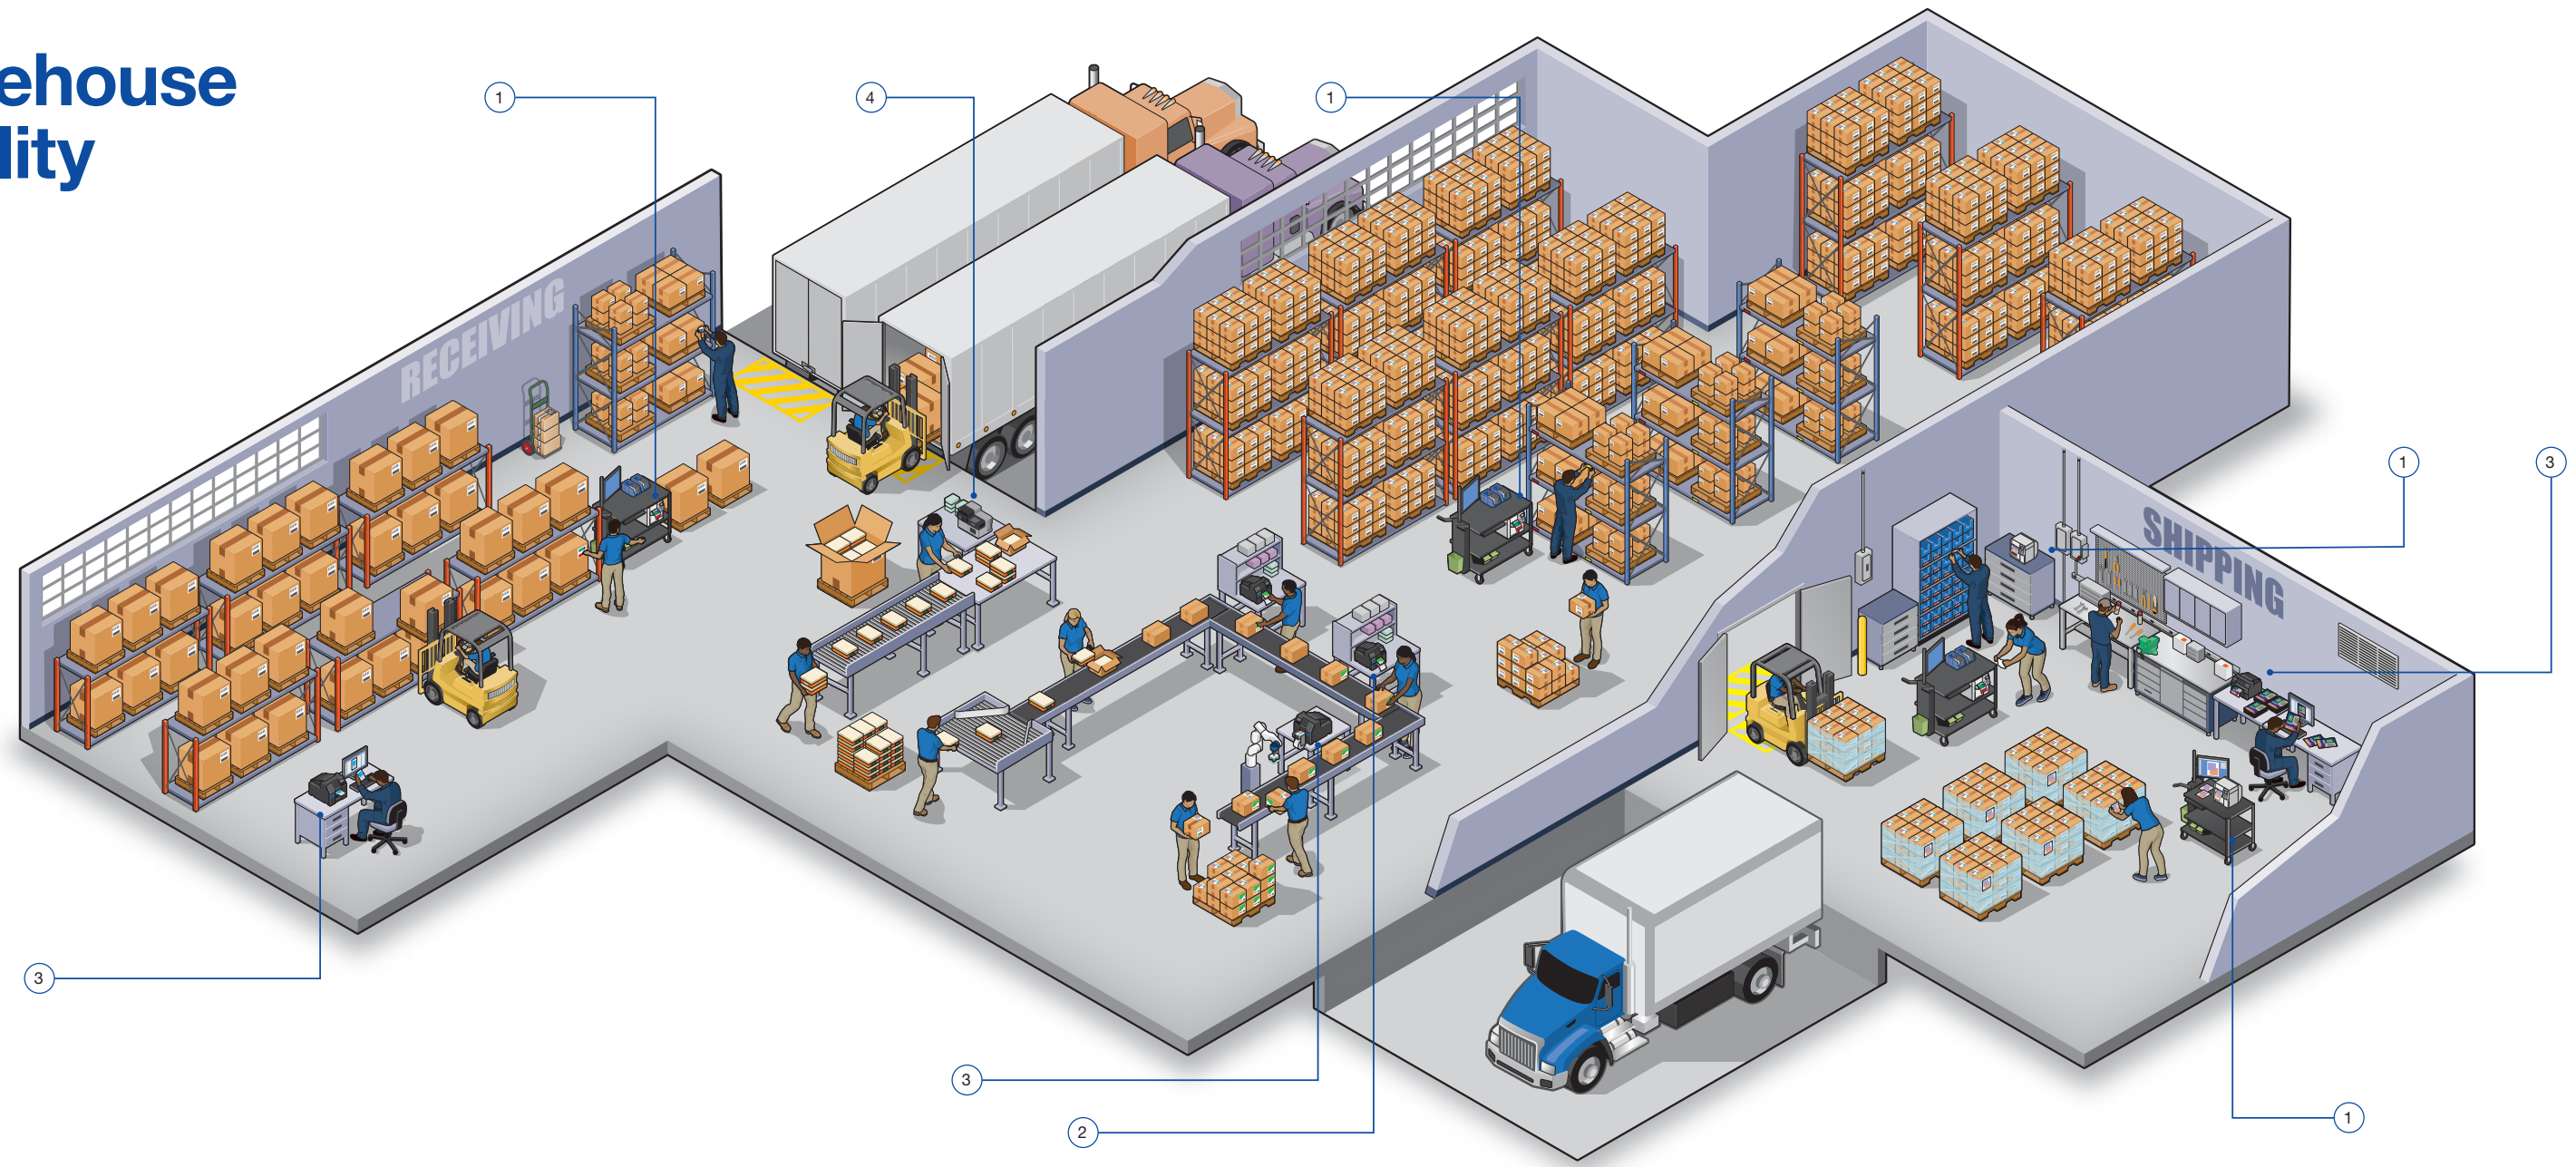

EPSON®

ColorWorks™ Solutions
Warehouse

ColorWorks Label Printers

Do Labels Differently™

It's time to make a change to the way you do labels. Efficiency, quality and customization are crucial for your success, and while you may be comfortable with the overly complex multistep processes and stockpiling preprinted color label rolls—or the blandness of black-and-white—now is the time to break free from the conventional and embrace the new era of label printing.

ColorWorks on-demand color label printers are the solution for your business. Powered by PrecisionCore® technology, these innovative solutions produce state-of-the-art, high-quality labels with:

- Full-color capabilities
- Single-step color printing simplicity
- Seamless integration
- Auto Peel-and-Present (CW-C6000P and CW-C6500P only)

Start today and Do Labels Differently with ColorWorks.

Warehouse Facility

1

CW-C4000 Compact Footprint

- Compact design for placement where space is limited
- Print labels up to 4" wide
- Built-in auto cutter and optional Wi-Fi® connectivity add versatility

- Built-in auto cutter for easy variable-length label printing
- Print labels up to 8" wide
- Higher media and ink capacities than the C4000

Warehouse / Pick and Pack

Create shipping labels at individual pack stations