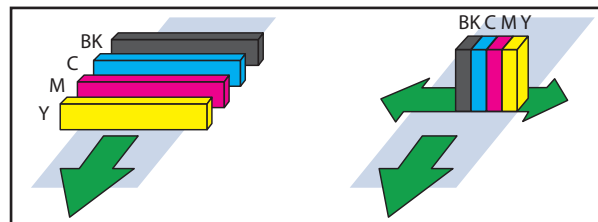

Product Specifications

SCC2000D	
Print Technology	Ink jet (single pass printing)
Type of Ink	Dye based ink
Print Color	4 color (Bk, C, M, Y)
Dimensions (W x D x H)	15.4 (W) x 7.0 (H) x 11.0 (D) inches
	391 (W) x 178 (H) x 280 (D) mm (excluding eject tray)
Weight	Approx. 15.43 lbs. (7kg) Net
Print Resolution	1200dpi x 1200dpi
Print Heads	4
Maximum print speed	50 sheets / minute
Media Size	Business Cards
	CR80 Cards (55 x 91mm)
	1 Long Length Card (2.1 x 6.7 inch) (55 x 172 mm)
Margin	Top and bottom: 0.01 inch (0.3mm), right and left: 0.01 inch (0.3mm)
Type of Media	Inkjet coated paper, plastic card
Media Thickness	(Paper Card) 0.08 ~0.15, 0.3 inches (210~370, 760 μm)
	(Plastic Card) 0.15 ~0.23, 0.3 inches (394~604, 760 μm)
Media feeding/ejecting capacity	250 sheets (business card)
	100 sheets (plastic card (604 μm thickness))
Interface	USB2.0 High Speed, Giga Bit Ethernet
OS	Windows7 (32, 64 bit), Windows 8 (32, 64 bit), Windows Server 2008, 2012
Ink Cartridges	14ml for each color

*Specification subject to change without notice.

Single-pass printing
(SCC2000D)

Serial printing

Ahearn & Soper Inc.
proVisionWMS

100 Woodbine Downs Blvd
Toronto, ON M9W 5S6
Tel: 800-263-4258 / 416-675-3999
Québec: 800-361-9584
Western Canada: 800-468-7025